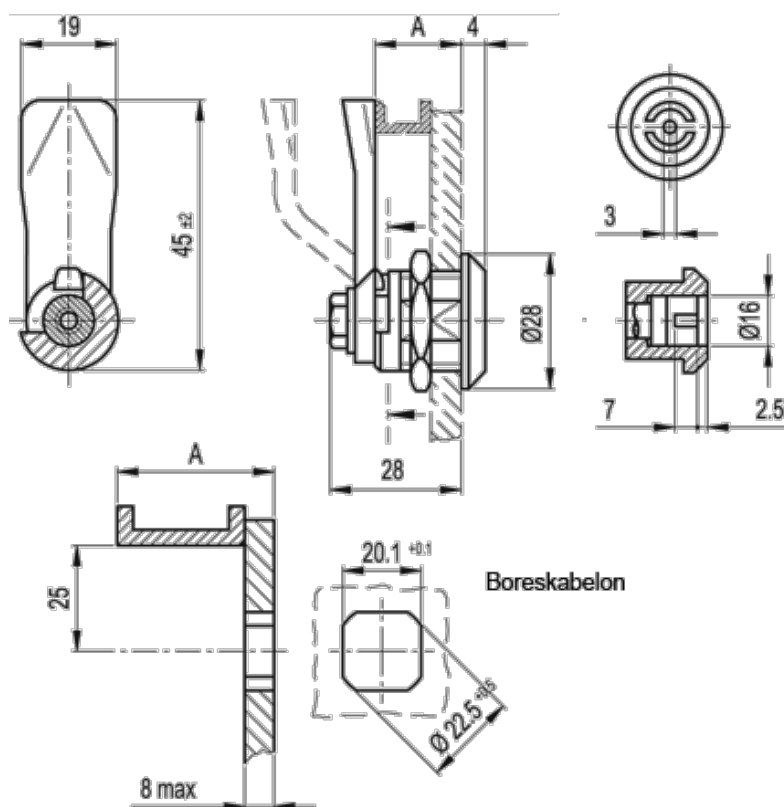

Article number: 208410221

Description: E+G Lock GN 115-VDE-22-NI
St. steel

Measures

A = 22